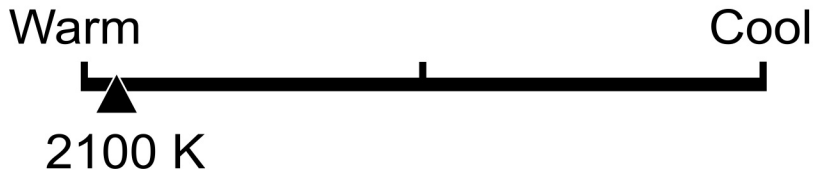

Lighting Facts Per Bulb

Brightness **500 lumens**

Estimated Yearly Energy Cost

Based on 3 hrs/day, 11¢/kWh.
Cost depends on rates and use.

Life

Based on 3 hrs/day

13.7 years

Light Appearance