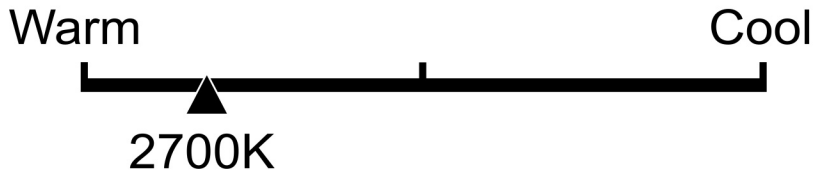

Lighting Facts Per Bulb

Brightness **300 lumens**

Estimated Yearly Energy Cost **\$0.4**

Based on 3 hrs/day, 11¢/kWh.
Cost depends on rates and use.

Life

Based on 3 hrs/day

13.7 years

Light Appearance