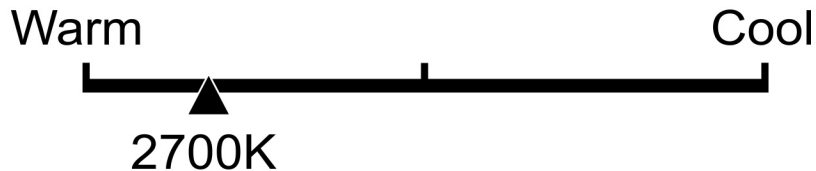

Lighting Facts Per Bulb

Brightness **140 lumens**

Estimated Yearly Energy Cost **\$0.42**

Based on 3 hrs/day, 11¢/kWh.
Cost depends on rates and use.

Life

Based on 3 hrs/day **13.7 years**

Light Appearance

Energy Used **3.5 Watts**