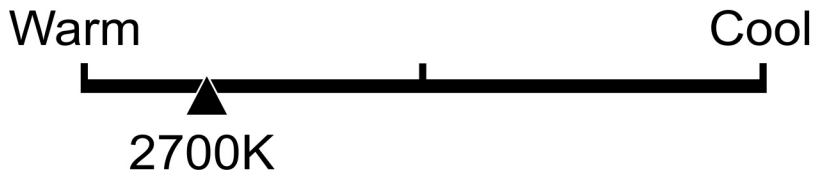

Lighting Facts Per Bulb

Brightness **140 lumens**

Estimated Yearly Energy Cost **\$0.42**

Based on 3 hrs/day, 11¢/kWh.
Cost depends on rates and use.

Life

Based on 3 hrs/day

13.7 years

Light Appearance