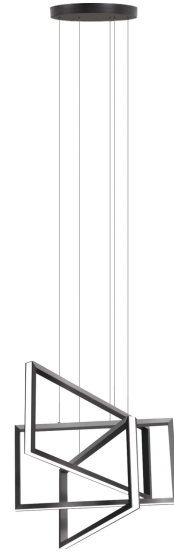

LED Integrated Light Pendant

Features

- Unique design with three interlocking rectangular shapes and integrated LED lights creates a modern and stylish look
- Warm and inviting Bright White 3000K glow
- Adjustable cables allow for perfect positioning in your dining room, hallway, or entryway up to 64 inches in length
- **Ideal usage:** Pendants, Decorative Lighting

Specifications

Item Number	Item Length (In)	Item Width (In)	Item Height (In)
CEPN/BLK	21.6	21.6	13.1
Fixture Mount	Lens Finish	Technology	Brightness (LUMENS)
Ceiling	Plastic	LED - SMD	2800
Lumen Efficiency (LPW)	Beam Angle	Color Accuracy (CRI)	Color Temperature (CCT)
75.68	105	80	3000
Life Hours	Life Years	Voltage	Annual Energy Cost
50000	45.7	120	4.46
Energy Used (Wattage)	Battery Operated	Pack Quantity	Smart
37	No	1	No
Portable	Dimmable	Hardwire	Enclosed Fixture Rated
No	Yes	Yes	No
Safety Location	Energy Star	CEC Compliant	Warranty Years
Damp	No	Not Regulated	3