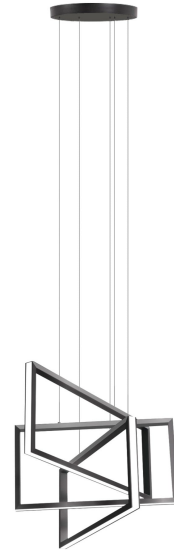

LED Hanging Light Pendant

Features

- Unique design with three interlocking rectangular shapes and integrated LED lights creates a modern stylish look
- Dimmable Bright White 3000K glow
- Adjustable cables allow for perfect positioning in your dining room, hallway, or entryway up to 64 inches in length

Specifications

Item Number	Item Length (In)	Item Width (In)	Item Height (In)
CEPN/BLK/RP	21.6	21.6	13.1
Brightness (LUMENS)	Lumen Efficiency (LPW)	Color Accuracy (CRI)	Color Temperature (CCT)
2800	75.68	80	3000
Life Hours	Life Years	Voltage	Annual Energy Cost
50000	45.7	120	4.46
Energy Used (Wattage)	Battery Operated	Pack Quantity	Smart
37	No	1	No
Portable	Dimmable	Hardwire	Enclosed Fixture Rated
No	Yes	Yes	No
Safety Location	Energy Star	CEC Compliant	Warranty Years
Damp	No	Not Regulated	3