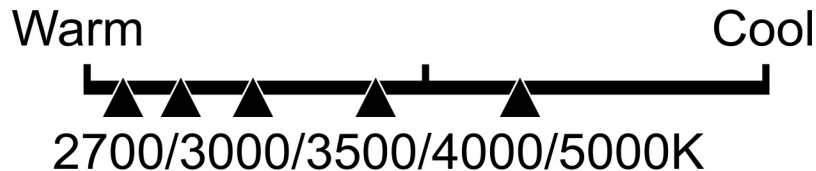

# Lighting Facts Per Bulb

---

**Brightness** **850 lumens**

---

**Estimated Yearly Energy Cost** **\$1.13**

Based on 3 hrs/day, 11¢/kWh.  
Cost depends on rates and use.

---

## Light Appearance

**Energy Used** **9.4 Watts**