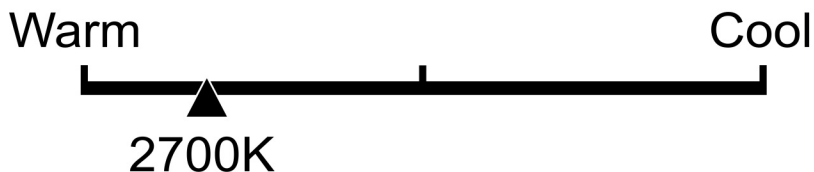

Lighting Facts Per Bulb

Brightness **2175 lumens**

Estimated Yearly Energy Cost

Based on 3 hrs/day, 11¢/kWh.
Cost depends on rates and use.

Life

Based on 3 hrs/day

22.8 years

Light Appearance