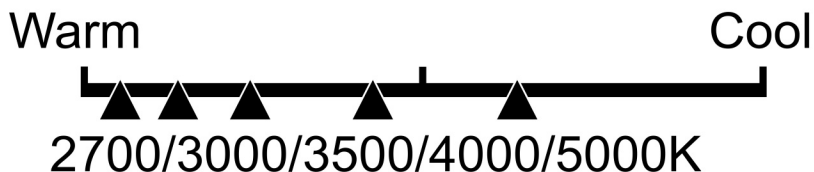

# Lighting Facts Per Bulb

---

**Brightness** **1100 lumens**

---

**Estimated Yearly Energy Cost** **\$1.47**

Based on 3 hrs/day, 11¢/kWh.  
Cost depends on rates and use.

---

## Life

Based on 3 hrs/day

**15.5 years**

---

## Light Appearance

**Energy Used** **12.2 Watts**

---

BR4085DM5CCTCA1  
5K

Brightness  
**1100**  
lumens

Estimated  
Energy Cost  
**\$1.47**  
per year