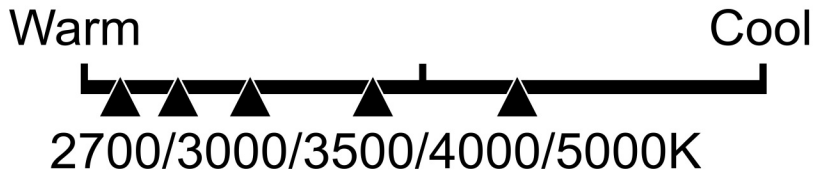

Lighting Facts Per Bulb

Brightness **1400 lumens**

Estimated Yearly Energy Cost

Based on 3 hrs/day, 11¢/kWh.
Cost depends on rates and use.

Life

Based on 3 hrs/day

22.8 years

Light Appearance