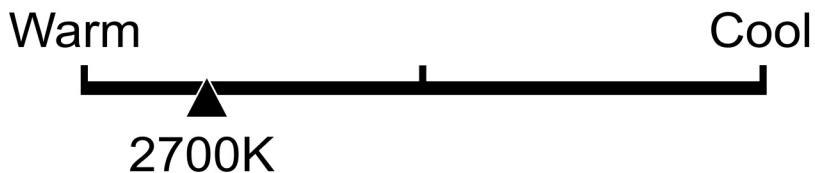

Lighting Facts Per Bulb

Brightness **650 lumens**

Estimated Yearly Energy Cost

Based on 3 hrs/day, 11¢/kWh.
Cost depends on rates and use.

Life

Based on 3 hrs/day

22.8 years

Light Appearance