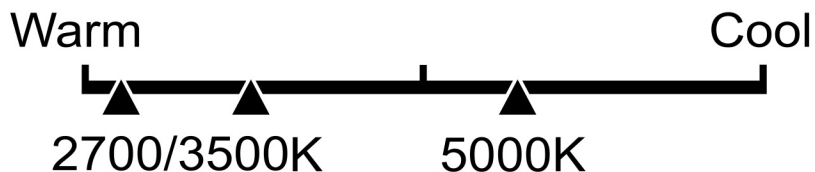

Lighting Facts Per Bulb

Brightness **650 lumens**

Estimated Yearly Energy Cost

Based on 3 hrs/day, 11¢/kWh.
Cost depends on rates and use.

Life

Based on 3 hrs/day

10.0 years

Light Appearance