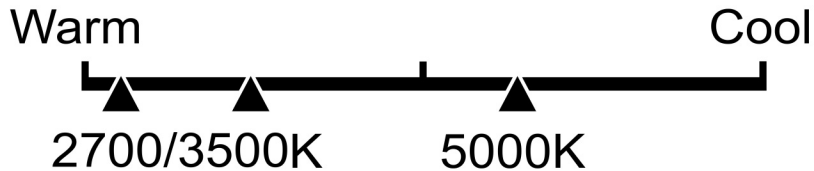

BR30DM/3CCTCA/10K/2

Lighting Facts Per Bulb

Brightness **650 lumens**

Estimated Yearly Energy Cost

Based on 3 hrs/day, 11¢/kWh.
Cost depends on rates and use.

Life

Based on 3 hrs/day **10.0 years**

Light Appearance

Energy Used **7.2 Watts**