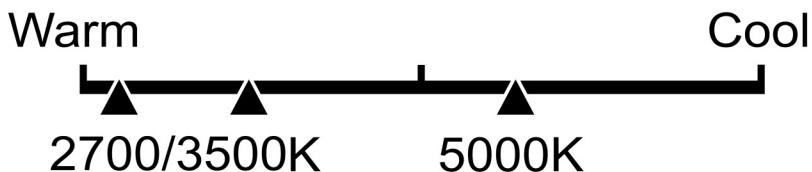

Lighting Facts Per Bulb

Brightness **650 lumens**

Estimated Yearly Energy Cost

Based on 3 hrs/day, 11¢/kWh.
Cost depends on rates and use.

Life

Based on 3 hrs/day

10.0 years

Light Appearance