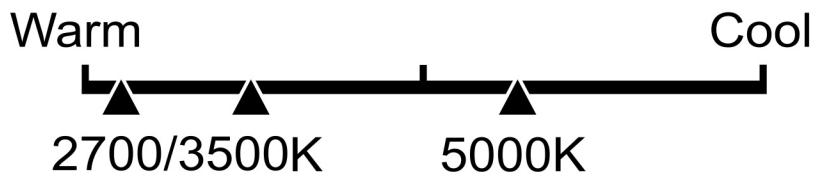

Lighting Facts Per Bulb

Brightness **650 lumens**

Estimated Yearly Energy Cost

Based on 3 hrs/day, 11¢/kWh.
Cost depends on rates and use.

Life

Based on 3 hrs/day

10.0 years

Light Appearance