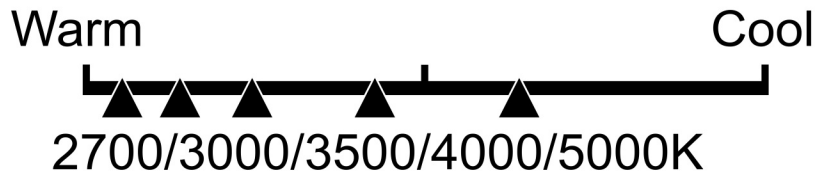

Lighting Facts Per Bulb

Brightness **1100 lumens**

Estimated Yearly Energy Cost

Based on 3 hrs/day, 11¢/kWh.
Cost depends on rates and use.

Life

Based on 3 hrs/day

22.8 years

Light Appearance

Energy Used **12.2 Watts**

BR3085DM/6WYCA/
2

Brightness
1100
lumens

Estimated
Energy Cost
per year