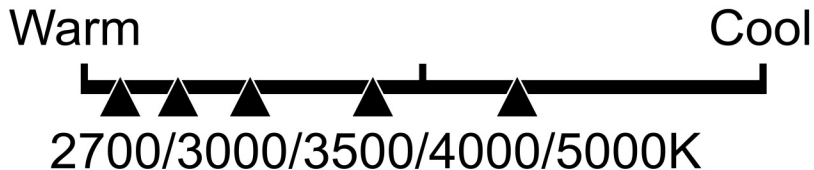

Lighting Facts Per Bulb

Brightness **650 lumens**

Estimated Yearly Energy Cost

Based on 3 hrs/day, 11¢/kWh.
Cost depends on rates and use.

Life

Based on 3 hrs/day

22.8 years

Light Appearance

Energy Used **7.2 Watts**

BR3065DM/6WYCA

Brightness
650
lumens

Estimated
Energy Cost
per year