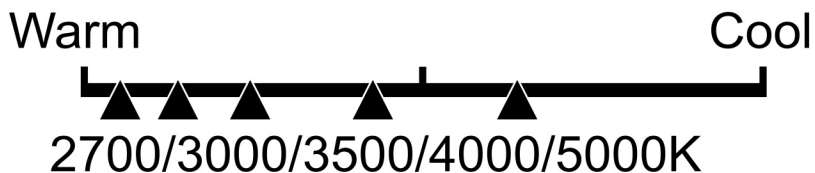

Lighting Facts Per Bulb

Brightness **650 lumens**

Estimated Yearly Energy Cost

Based on 3 hrs/day, 11¢/kWh.
Cost depends on rates and use.

Life

Based on 3 hrs/day

22.8 years

Light Appearance