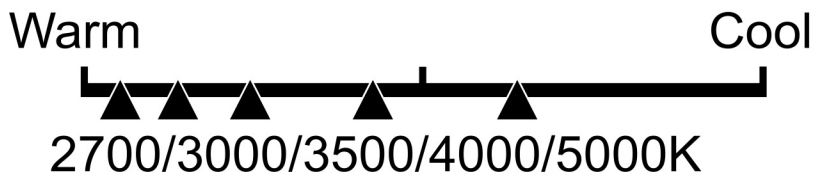

Lighting Facts Per Bulb

Brightness **1400 lumens**

Estimated Yearly Energy Cost

Based on 3 hrs/day, 11¢/kWh.
Cost depends on rates and use.

Life

Based on 3 hrs/day

22.8 years

Light Appearance