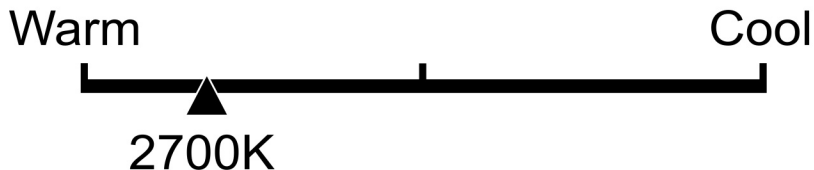

Lighting Facts Per Bulb

Brightness **300 lumens**

Estimated Yearly Energy Cost **\$0.4**

Based on 3 hrs/day, 11¢/kWh.
Cost depends on rates and use.

Life

Based on 3 hrs/day

22.8 years

Light Appearance