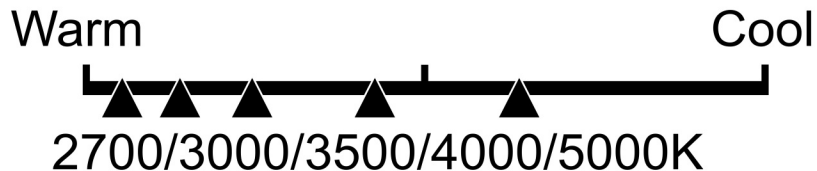

Lighting Facts Per Bulb

Brightness **300 lumens**

Estimated Yearly Energy Cost

Based on 3 hrs/day, 11¢/kWh.
Cost depends on rates and use.

Life

Based on 3 hrs/day

22.8 years

Light Appearance

Energy Used **3.3 Watts**

BPR14DM/6WYCA

Brightness
300
lumens

Estimated
Energy Cost
per year