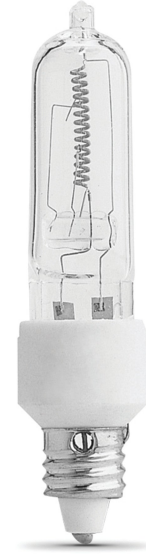

150W Warm White (3000K) Mini Candelabra E11 Base (T4 Replacement) Halogen Light Bulb

Features

- Halogen bulb with a mini candelabra base
- Dimmable light bulb
- Use in accent lighting, display lighting, appliances, pool, and spa
- **Ideal usage:** Pendants,Ceiling Fan

Specifications

Item Number	Item Length (In)	Item Width (In)	Bulb Shape
BPQ150/CL/MC/RP	2.3	0.6	T4
Bulb Type	Bulb Base	Bulb Finish	Technology
Tubular	E11	Clear	HALOGEN
Brightness (LUMENS)	Lumen Efficiency (LPW)	Beam Angle	Color Accuracy (CRI)
2200	14.67	270	99
Color Temperature (CCT)	Life Hours	Life Years	Voltage
3000	2000	1.8	120
Annual Energy Cost	Energy Used (Wattage)	Battery Operated	Pack Quantity
18.07	150	No	1
Smart	Portable	Dimmable	Hardwire
No	No	Yes	No
Enclosed Fixture Rated	CEC Compliant		
Yes	Not Regulated		