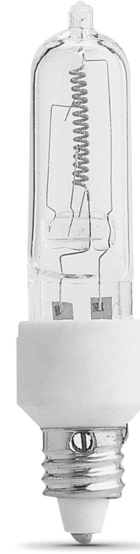

# 150W Bright White (2800K) Mini Candelabra E11 Base (T4 Replacement) Halogen Light Bulb

## Features

- Halogen bulb with a mini candelabra base
- Dimmable light bulb
- Use in accent lighting, display lighting, appliances, pool, and spa

## Specifications

<b>Item Number</b>	<b>Item Length (In)</b>	<b>Item Width (In)</b>	<b>Bulb Shape</b>
BPQ150/CL/MC/HDRP	2.3	0.5	T4
<b>Bulb Type</b>	<b>Bulb Base</b>	<b>Bulb Finish</b>	<b>Technology</b>
Tubular	E11	Clear	HALOGEN
<b>Brightness (LUMENS)</b>	<b>Lumen Efficiency (LPW)</b>	<b>Color Accuracy (CRI)</b>	<b>Color Temperature (CCT)</b>
2200	14.67	99	2800
<b>Life Hours</b>	<b>Life Years</b>	<b>Voltage</b>	<b>Replacement</b>
2000	1.8	120	NA
<b>Annual Energy Cost</b>	<b>Energy Efficiency</b>	<b>Energy Used (Wattage)</b>	<b>Battery Operated</b>
18.07	NA	150	No
<b>Pack Quantity</b>	<b>Smart</b>	<b>Portable</b>	<b>Dimmable</b>
1	No	No	Yes
<b>Hardwire</b>	<b>Enclosed Fixture Rated</b>	<b>Safety Location</b>	<b>Energy Star</b>
No	Yes	NA	No
<b>CEC Compliant</b>			
Not Regulated			