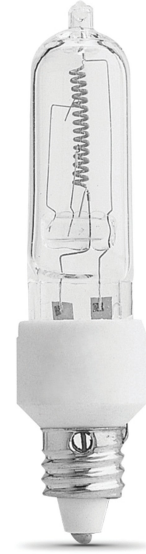

100W Warm White (3000K) Mini Candelabra E11 Base (T4 Replacement) Halogen Light Bulb

Features

- Halogen bulb with a mini candelabra base fits a variety of residential and commercial lighting applications
- Dimmable light
- Use in accent lighting, display lighting, appliances, pool, and spa
- **Ideal usage:** Appliances

Specifications

Item Number	Item Length (In)	Item Width (In)	Bulb Shape
BPQ100/CL/MC/RP	2.2	0.5	T4
Bulb Type	Bulb Base	Bulb Finish	Technology
Tubular	E11	Clear	HALOGEN
Brightness (LUMENS)	Lumen Efficiency (LPW)	Beam Angle	Color Accuracy (CRI)
1600	16.0	270	99
Color Temperature (CCT)	Life Hours	Life Years	Voltage
3000	2000	1.8	120
Annual Energy Cost	Energy Used (Wattage)	Battery Operated	Pack Quantity
12.05	100	No	1
Smart	Portable	Dimmable	Hardwire
No	No	Yes	No
Enclosed Fixture Rated	CEC Compliant		
Yes	Not Regulated		