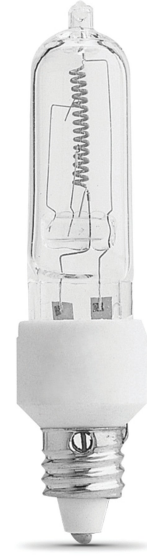

100W Bright White (3000K) T4 Tungsten Super Q Halogen Light Bulb

Features

- Halogen bulb with a mini candelabra base fits a variety of residential and commercial lighting applications
- Dimmable light
- Use in accent lighting, display lighting, appliances, pool, and spa
- **Ideal usage:** Picture or Accent Light

Specifications

Item Number	Item Length (In)	Item Width (In)	Bulb Shape
BPQ100/CL/MC/HDRP	2.1	0.5	T4
Bulb Type	Bulb Base	Bulb Finish	Technology
Tubular	E11	Clear	HALOGEN
Brightness (LUMENS)	Lumen Efficiency (LPW)	Color Accuracy (CRI)	Color Temperature (CCT)
1600	16.0	99	3000
Life Hours	Life Years	Voltage	Replacement
2000	1.8	120	NA
Annual Energy Cost	Energy Efficiency	Energy Used (Wattage)	Battery Operated
12.05	NA	100	NO
Pack Quantity	Smart	Portable	Dimmable
1	No	NO	YES
Hardwire	Enclosed Fixture Rated	Safety Location	Energy Star
NO	YES	NA	No
CEC Compliant			
Not Regulated			