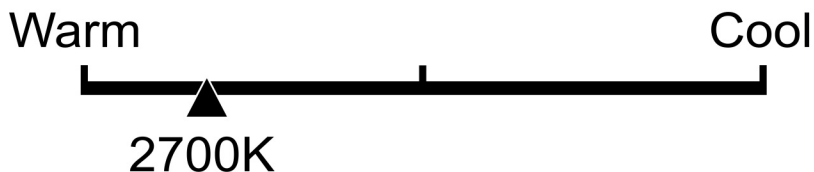

Lighting Facts Per Bulb

Brightness **600 lumens**

Estimated Yearly Energy Cost **\$0.6**

Based on 3 hrs/day, 11¢/kWh.
Cost depends on rates and use.

Life

Based on 3 hrs/day

22.8 years

Light Appearance