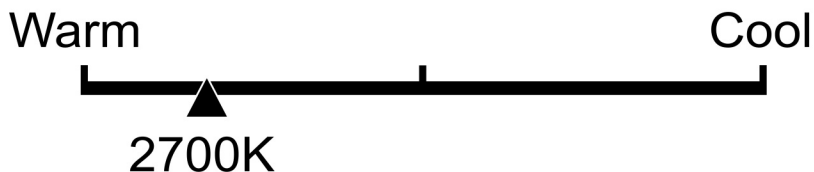

Lighting Facts Per Bulb

Brightness **800 lumens**

Estimated Yearly Energy Cost **\$0.81**

Based on 3 hrs/day, 11¢/kWh.
Cost depends on rates and use.

Life

Based on 3 hrs/day

22.8 years

Light Appearance