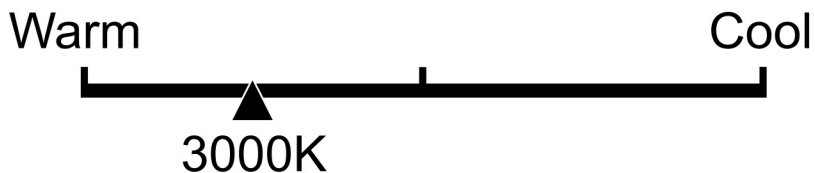

Lighting Facts Per Bulb

Brightness **250 lumens**

Estimated Yearly Energy Cost **\$0.35**

Based on 3 hrs/day, 11¢/kWh.
Cost depends on rates and use.

Life

Based on 3 hrs/day

22.8 years

Light Appearance