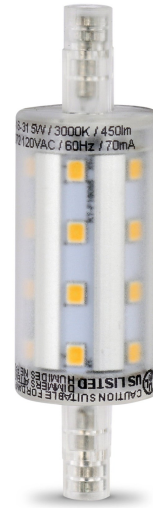

5W (40W Replacement) Warm White (3000K) RSC Base R7S Specialty LED

Features

- Update older specialty lighting to the latest energy saving LED technology
- Warm White glow makes any space appear cozy and inviting
- Energy efficient LED technology uses considerably less power compared to equivalent incandescent lights

Specifications

Item Number	Item Length (In)	Item Width (In)	Bulb Shape
BPJ78/LED	3.1	0.9	R7S
Bulb Type	Bulb Base	Bulb Finish	Technology
Tubular	RSC	Clear	LED - SMD
Brightness (LUMENS)	Lumen Efficiency (LPW)	Beam Angle	Color Accuracy (CRI)
450	90.0	270	80
Color Temperature (CCT)	Life Hours	Life Years	Voltage
3000	15000	13.7	120
Replacement	Annual Energy Cost	Energy Efficiency	Energy Used (Wattage)
40	0.6	87.5%	5
Battery Operated	Pack Quantity	Smart	Portable
No	1	No	No
Dimmable	Hardwire	Enclosed Fixture Rated	Safety Location
No	No	Yes	Damp
CEC Compliant	Warranty Years		
Not Regulated	2		