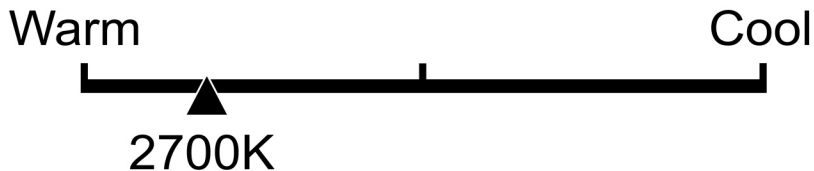

Lighting Facts Per Bulb

Brightness **225 lumens**

Estimated Yearly Energy Cost **\$0.3**

Based on 3 hrs/day, 11¢/kWh.
Cost depends on rates and use.

Life

Based on 3 hrs/day

13.7 years

Light Appearance