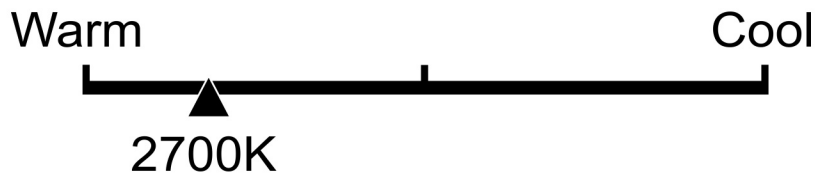

# Lighting Facts Per Bulb

---

**Brightness** **225 lumens**

---

**Estimated Yearly Energy Cost** **\$0.3**

Based on 3 hrs/day, 11¢/kWh.  
Cost depends on rates and use.

---

## Light Appearance

---

**Energy Used** **2.5 Watts**