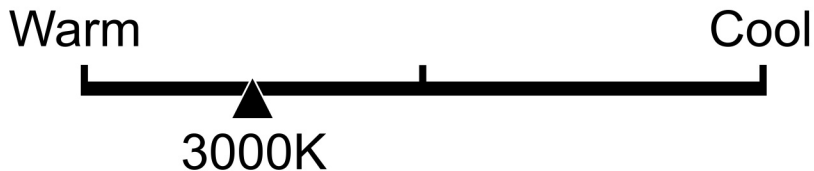

Lighting Facts Per Bulb

Brightness **200 lumens**

Estimated Yearly Energy Cost **\$0.31**

Based on 3 hrs/day, 11¢/kWh.
Cost depends on rates and use.

Life

Based on 3 hrs/day

22.8 years

Light Appearance