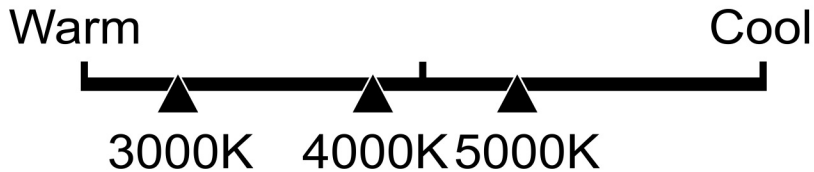

Lighting Facts Per Bulb

Brightness **200 lumens**

Estimated Yearly Energy Cost **\$0.31**

Based on 3 hrs/day, 11¢/kWh.
Cost depends on rates and use.

Life

Based on 3 hrs/day

22.8 years

Light Appearance