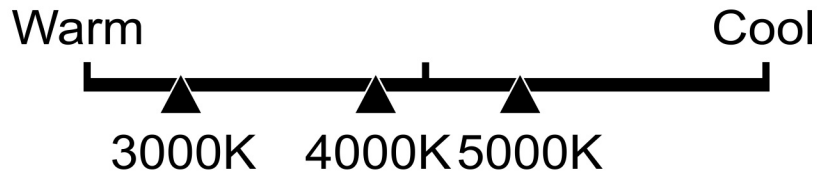

Lighting Facts Per Bulb

Brightness **200 lumens**

Estimated Yearly Energy Cost **\$0.31**

Based on 3 hrs/day, 11¢/kWh.
Cost depends on rates and use.

Life

Based on 3 hrs/day **22.8 years**

Light Appearance

Energy Used **2.6 Watts**