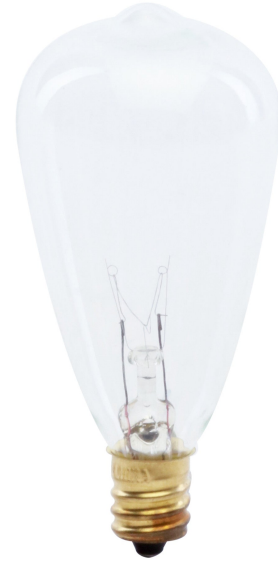

# 7W Replacement ST12 E12 Dimmable Cone Filament Clear Glass Vintage Edison Incandescent Light Bulb, Soft White (2-Pack)

## Features

- Exposed filament look lends a touch of elegance to chandeliers
- Antique Edison-style bulb adds to a classic, vintage atmosphere
- Soft White glow makes any space appear cozy and inviting
- **Ideal usage:** Wall Sconce,Ceiling Fixture,Pendants

## Specifications

<b>Item Number</b>	<b>Item Length (In)</b>	<b>Item Width (In)</b>	<b>Bulb Shape</b>
BP7ST12	3.0	1.5	ST12
<b>Bulb Type</b>	<b>Bulb Base</b>	<b>Bulb Finish</b>	<b>Technology</b>
Straight Tubular	E12	Clear	INCANDESCENT
<b>Brightness (LUMENS)</b>	<b>Lumen Efficiency (LPW)</b>	<b>Color Accuracy (CRI)</b>	<b>Color Temperature (CCT)</b>
35	5.0	99	2200
<b>Life Hours</b>	<b>Life Years</b>	<b>Annual Energy Cost</b>	<b>Energy Used (Wattage)</b>
1500	1.4	0.84	7
<b>Battery Operated</b>	<b>Pack Quantity</b>	<b>Smart</b>	<b>Portable</b>
No	2	No	No
<b>Dimmable</b>	<b>Hardwire</b>	<b>Enclosed Fixture Rated</b>	<b>CEC Compliant</b>
Yes	No	Yes	Not Regulated