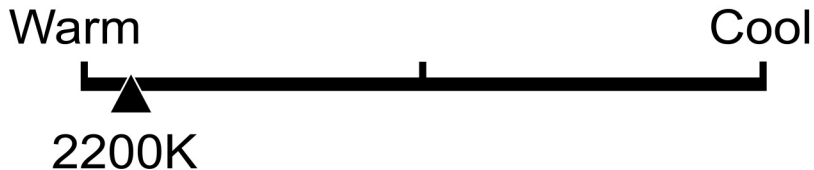

Lighting Facts Per Bulb

Brightness **35 lumens**

Estimated Yearly Energy Cost **$0.84**

Based on 3 hrs/day, 11¢/kWh.
Cost depends on rates and use.

Life

Based on 3 hrs/day

1.4 years

Light Appearance

Energy Used **7 Watts**

BP7ST12

Brightness
35
lumens

Estimated
Energy Cost

$0.84

per year