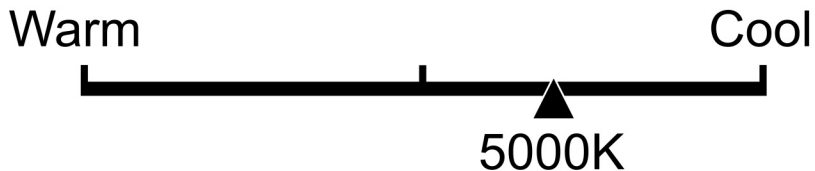

Lighting Facts Per Bulb

Brightness **750 lumens**

Estimated Yearly Energy Cost **\$0.78**

Based on 3 hrs/day, 11¢/kWh.
Cost depends on rates and use.

Life

Based on 3 hrs/day

9.1 years

Light Appearance