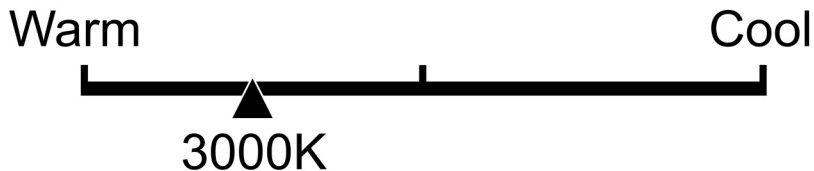

Lighting Facts Per Bulb

Brightness **750 lumens**

Estimated Yearly Energy Cost **\$0.78**

Based on 3 hrs/day, 11¢/kWh.
Cost depends on rates and use.

Life

Based on 3 hrs/day

9.1 years

Light Appearance