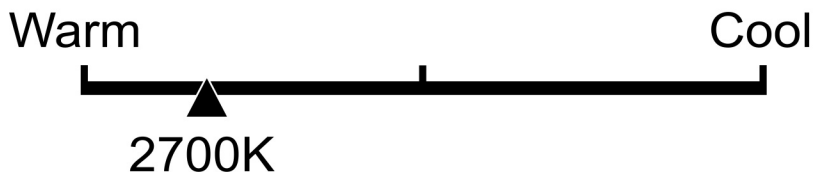

Lighting Facts Per Bulb

Brightness **25 lumens**

Estimated Yearly Energy Cost **$0.72**

Based on 3 hrs/day, 11¢/kWh.
Cost depends on rates and use.

Life

Based on 3 hrs/day

1.4 years

Light Appearance

Energy Used **6 Watts**

BP6S6/HDRP

Brightness
25
lumens

Estimated
Energy Cost
$0.72
per year