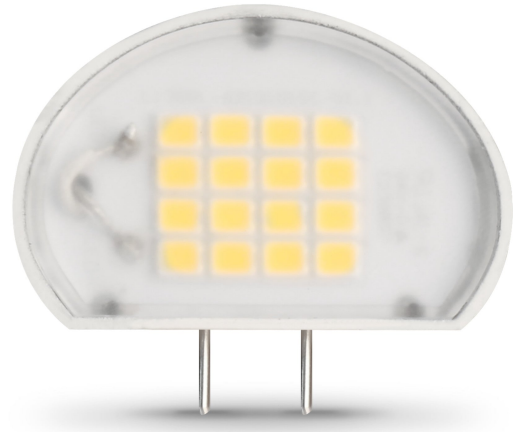

50W Replacement Dimmable G8 Base Puck Specialty LED

Features

- Low profile light fits easily under cabinets and adds extra illumination to work spaces and kitchens
- Warm White glow gives kitchens an cozy and inviting feel
- Energy efficient LED technology uses considerably less power compared to equivalent incandescent lights

Specifications

Item Number	Item Length (In)	Item Width (In)	Bulb Shape
BP50G8/830/SU/LED	1.2	1.5	Puck
Bulb Type	Bulb Base	Bulb Finish	Technology
Specialty	G8	Clear	LED - SMD
Brightness (LUMENS)	Lumen Efficiency (LPW)	Beam Angle	Color Accuracy (CRI)
400	88.89	270	80
Color Temperature (CCT)	Life Hours	Life Years	Voltage
3000	15000	13.7	120
Replacement	Annual Energy Cost	Energy Efficiency	Energy Used (Wattage)
50	0.54	91.0%	4.5
Battery Operated	Pack Quantity	Smart	Portable
No	1	No	No
Dimmable	Hardwire	Enclosed Fixture Rated	Safety Location
Yes	No	Yes	Damp
Energy Star	CEC Compliant		
No	Not Regulated		