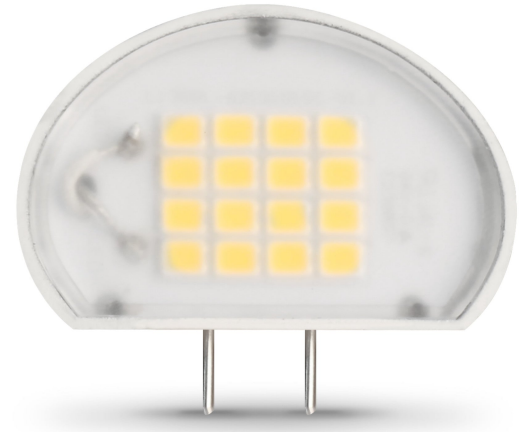

50W Replacement Dimmable G8 Base Puck Specialty LED

Features

- Low profile light fits easily under cabinets and adds extra illumination to work spaces and kitchens
- Warm White glow gives kitchens an cozy and inviting feel
- Energy efficient LED technology uses considerably less power compared to equivalent incandescent lights

Specifications

Item Number	Item Length (In)	Item Width (In)	Bulb Shape
BP50G8/830/SU/LED	1.2	1.5	Puck
Bulb Type	Bulb Base	Bulb Finish	Technology
Specialty	G8	Clear	LED - SMD
Brightness (LUMENS)	Lumen Efficiency (LPW)	Beam Angle	Color Accuracy (CRI)
400	88.89	270	80
Color Temperature (CCT)	Life Hours	Life Years	Voltage
3000	15000	13.7	120
Replacement	Annual Energy Cost	Energy Efficiency	Energy Used (Wattage)
50	0.54	91.0%	4.5
Battery Operated	Pack Quantity	Smart	Portable
No	1	No	No
Dimmable	Hardwire	Enclosed Fixture Rated	Safety Location
Yes	No	Yes	Damp
CEC Compliant			
Not Regulated			