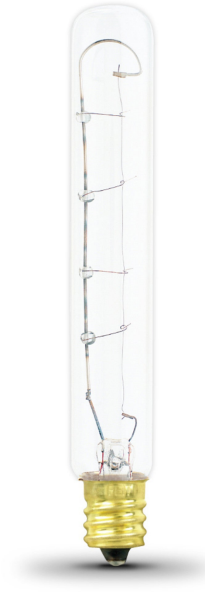

40W Soft White (2700K) T6 ½ E17 Base Dimmable Clear Appliance Incandescent Light Bulb

Features

- Fits in E17 intermediate base fixtures
- Lasts an average of 2,000 hours
- Dimmable 2700K Soft White light gives off warm, inviting light that won't strain the eyes

Specifications

Item Number	Item Length (In)	Item Width (In)	Bulb Shape
BP40T61/2/HDRP	5.3	0.8	T6 1/2
Bulb Type	Bulb Base	Bulb Finish	Technology
Tubular	E17	Clear	INCANDESCENT
Brightness (LUMENS)	Lumen Efficiency (LPW)	Color Accuracy (CRI)	Color Temperature (CCT)
350	8.75	99	2700
Life Hours	Life Years	Voltage	Replacement
2000	1.8	120	NA
Annual Energy Cost	Energy Efficiency	Energy Used (Wattage)	Battery Operated
4.82	NA	40	NO
Pack Quantity	Smart	Portable	Dimmable
1	No	NO	YES
Hardwire	Enclosed Fixture Rated	Safety Location	Energy Star
NO	YES	NA	No
CEC Compliant			
Not Regulated			