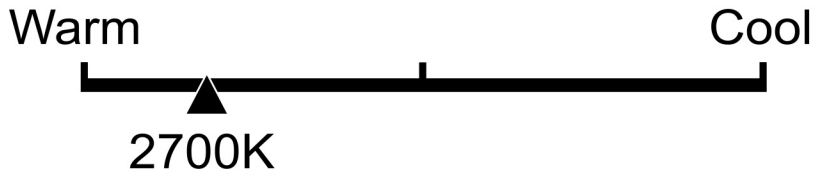

Lighting Facts Per Bulb

Brightness **200 lumens**

Estimated Yearly Energy Cost **\$3.01**

Based on 3 hrs/day, 11¢/kWh.
Cost depends on rates and use.

Life

Based on 3 hrs/day

1.8 years

Light Appearance