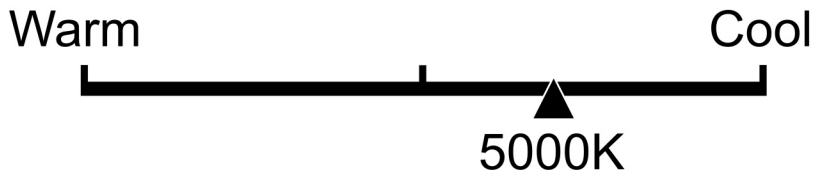

Lighting Facts Per Bulb

Brightness **225 lumens**

Estimated Yearly Energy Cost **\$0.28**

Based on 3 hrs/day, 11¢/kWh.
Cost depends on rates and use.

Life

Based on 3 hrs/day

9.1 years

Light Appearance