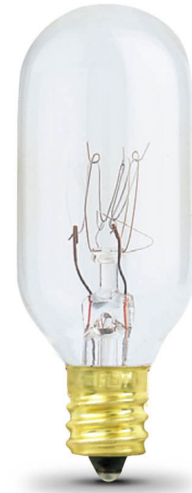

# 15W Soft White (2700K) E17 Intermediate Base T7 Incandescent Appliance Light Bulb

## Features

- Dimmable light bulb
- Specialty T7 intermediate light bulb
- Rated for up to 2,500 hours of use
- **Ideal usage:** Appliances, Signs

## Specifications

<b>Item Number</b>	<b>Item Length (In)</b>	<b>Item Width (In)</b>	<b>Bulb Shape</b>
BP15T7N/RP	2.0	0.9	T7
<b>Bulb Type</b>	<b>Bulb Base</b>	<b>Bulb Finish</b>	<b>Technology</b>
Tubular	E17	Clear	INCANDESCENT
<b>Brightness (LUMENS)</b>	<b>Lumen Efficiency (LPW)</b>	<b>Beam Angle</b>	<b>Color Accuracy (CRI)</b>
80	5.33	270	99
<b>Color Temperature (CCT)</b>	<b>Life Hours</b>	<b>Life Years</b>	<b>Voltage</b>
2700	2500	2.3	120
<b>Replacement</b>	<b>Annual Energy Cost</b>	<b>Energy Efficiency</b>	<b>Energy Used (Wattage)</b>
NA	1.81	NA	15
<b>Battery Operated</b>	<b>Pack Quantity</b>	<b>Smart</b>	<b>Portable</b>
NO	1	No	NO
<b>Dimmable</b>	<b>Hardwire</b>	<b>Enclosed Fixture Rated</b>	<b>Safety Location</b>
YES	NO	YES	NA
<b>Energy Star</b>	<b>CEC Compliant</b>		
No	Not Regulated		