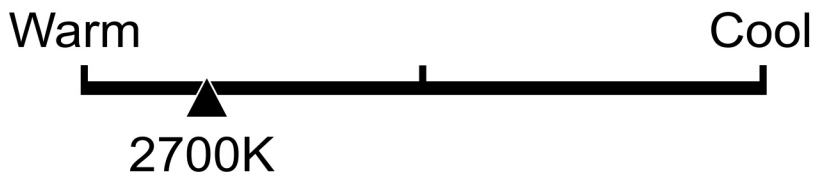

Lighting Facts Per Bulb

Brightness **80 lumens**

Estimated Yearly Energy Cost **\$1.81**

Based on 3 hrs/day, 11¢/kWh.
Cost depends on rates and use.

Life

Based on 3 hrs/day

1.4 years

Light Appearance