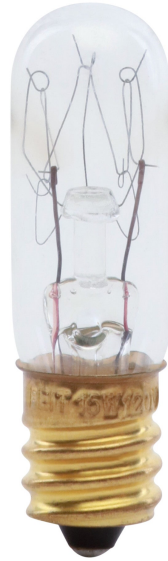

15W Soft White T4 Dimmable Incandescent Light Bulb 2-Pack

Features

- Dimmable light bulb
- Decorative T4 candelabra light bulb
- Rated for up to 2,000 hours of use
- **Ideal usage:** Wall Sconce

Specifications

Item Number	Item Length (In)	Item Width (In)	Bulb Shape
BP15T4C/2/RP	1.8	0.6	T4
Bulb Type	Bulb Base	Bulb Finish	Technology
Tubular	4-Pin	Clear	INCANDESCENT
Brightness (LUMENS)	Lumen Efficiency (LPW)	Beam Angle	Color Accuracy (CRI)
100	6.67	270	99
Color Temperature (CCT)	Life Hours	Life Years	Voltage
2400	2000	1.8	120
Annual Energy Cost	Energy Used (Wattage)	Battery Operated	Pack Quantity
1.81	15	No	2
Smart	Portable	Dimmable	Hardwire
No	No	Yes	No
Enclosed Fixture Rated	CEC Compliant		
Yes	Not Regulated		