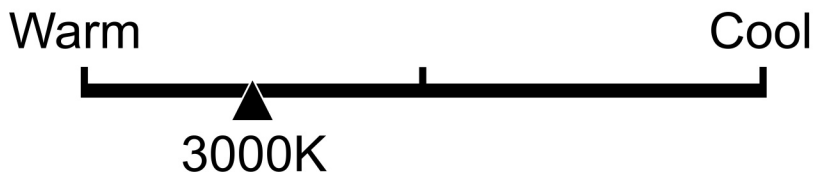

Lighting Facts Per Bulb

Brightness **1600 lumens**

Estimated Yearly Energy Cost **\$1.81**

Based on 3 hrs/day, 11¢/kWh.
Cost depends on rates and use.

Life

Based on 3 hrs/day

13.7 years

Light Appearance