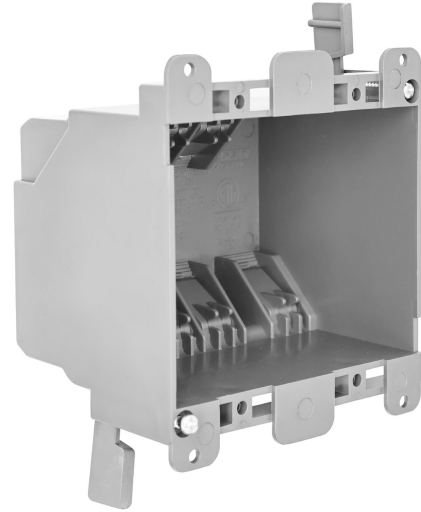

# 2G 25 Cu. In. Old Work PVC Switch And Outlet Box

## Features

- Made from durable PVC to prevent rusting and conductivity
- Built In Cable Clamps Hold Wires Firmly In Place
- Use With Non-Metallic Cable in accordance with code

## Specifications

Item Number	Item Length (In)	Item Width (In)	Housing Finish
<a href="#">BOX/OW/25/2G</a>	2.8	4.0	Gray
Battery Operated	Pack Quantity	Smart	Portable
No	1	No	No
Dimmable	Hardwire	Enclosed Fixture Rated	CEC Compliant
No	No	No	Not Regulated