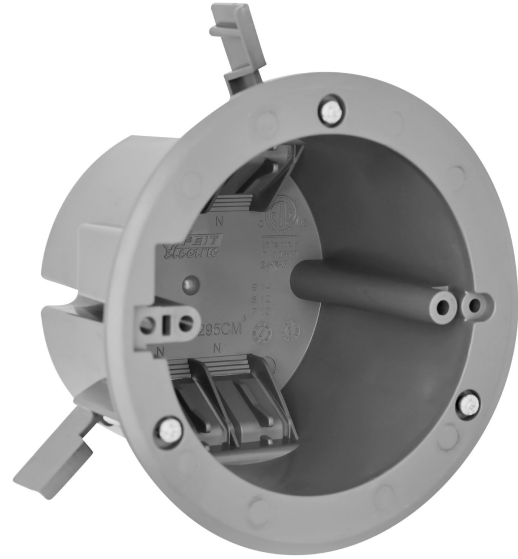

4 In. 18 Cu. In. New Work Ceiling Electrical Box

Features

- Made from durable PVC to prevent rusting and conductivity
- 1 Gang 4 Inch Electrical Box Suitable For Ceiling Fixtures
- Use With Non-Metallic Cable in accordance with code

Specifications

Item Number	Item Length (In)	Item Width (In)	Housing Finish
BOX/OW/18/RND4	4.4	4.4	Gray
Battery Operated	Pack Quantity	Smart	Portable
No	1	No	No
Dimmable	Hardwire	Enclosed Fixture Rated	CEC Compliant
No	No	No	Not Regulated