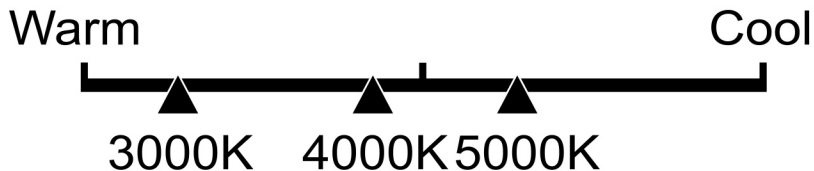

Lighting Facts Per Bulb

Brightness **4000 lumens**

Estimated Yearly Energy Cost **$4.22**

Based on 3 hrs/day, 11¢/kWh.
Cost depends on rates and use.

Life

Based on 3 hrs/day

22.8 years

Light Appearance

Energy Used **35 Watts**

ADJ4000/3CCT/MM
/LED

Brightness
4000
lumens

Estimated
Energy Cost
$4.22
per year