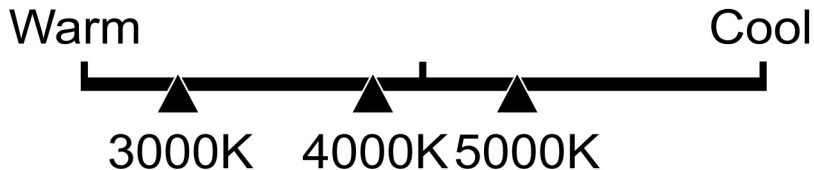

Lighting Facts Per Bulb

Brightness **4000 lumens**

Estimated Yearly Energy Cost **$4.22**

Based on 3 hrs/day, 11¢/kWh.
Cost depends on rates and use.

Life

Based on 3 hrs/day

22.8 years

Light Appearance

Energy Used **35 Watts**

ADJ4000/3CCT/LE
D

Brightness
4000
lumens

Estimated
Energy Cost
$4.22
per year