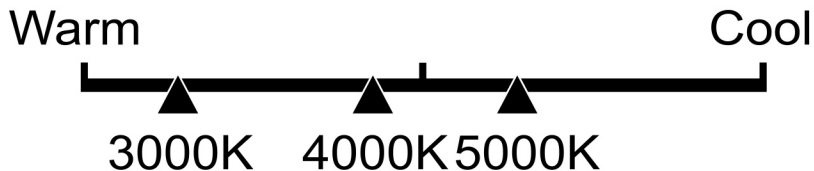

Lighting Facts Per Bulb

Brightness **2605 lumens**

Estimated Yearly Energy Cost **\$2.89**

Based on 3 hrs/day, 11¢/kWh.
Cost depends on rates and use.

Life

Based on 3 hrs/day

18.3 years

Light Appearance