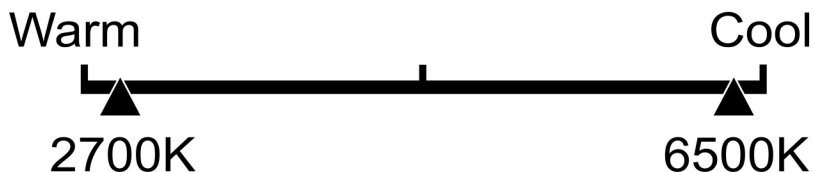

Lighting Facts Per Bulb

Brightness **800 lumens**

Estimated Yearly Energy Cost **\$1.08**

Based on 3 hrs/day, 11¢/kWh.
Cost depends on rates and use.

Life

Based on 3 hrs/day

22.8 years

Light Appearance

Energy Used **9 Watts**

A800/RGBW/4

Brightness
800
lumens

Estimated
Energy Cost
\$1.08
per year